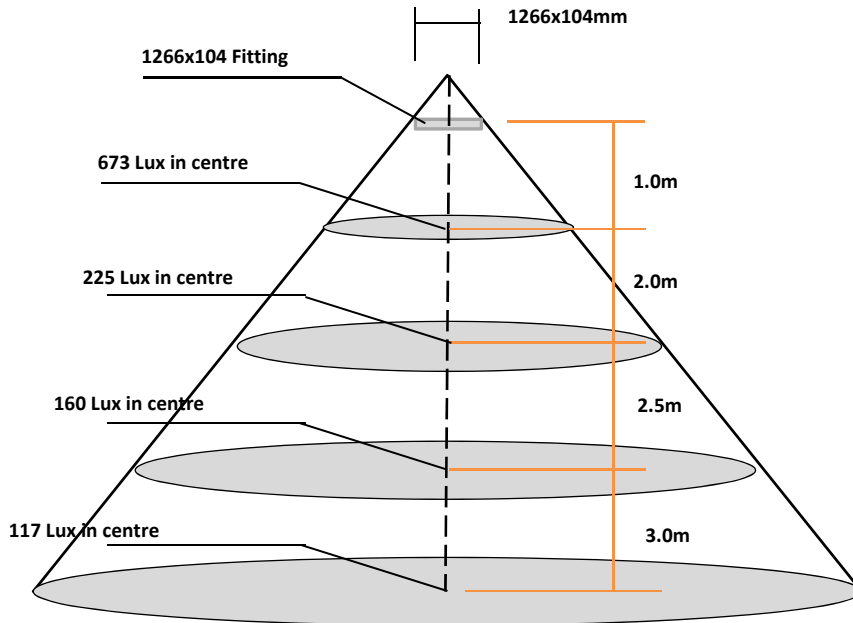

#### With Integral Microwave sensor and DIM driver

With the above microwave sensor options plus selectable dimming level when there are no persons present  
Dimming % selectable from 5% to 100% illumination

**Dimensions**

**Illumination Cone Pure White without LED diffuser**

**Illumination Cone Pure White with LED diffuser**