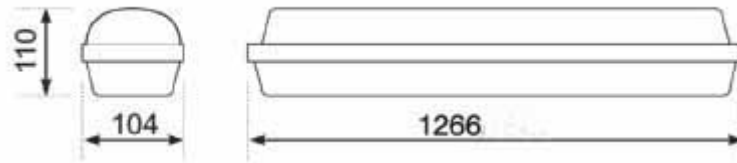

Dimensions